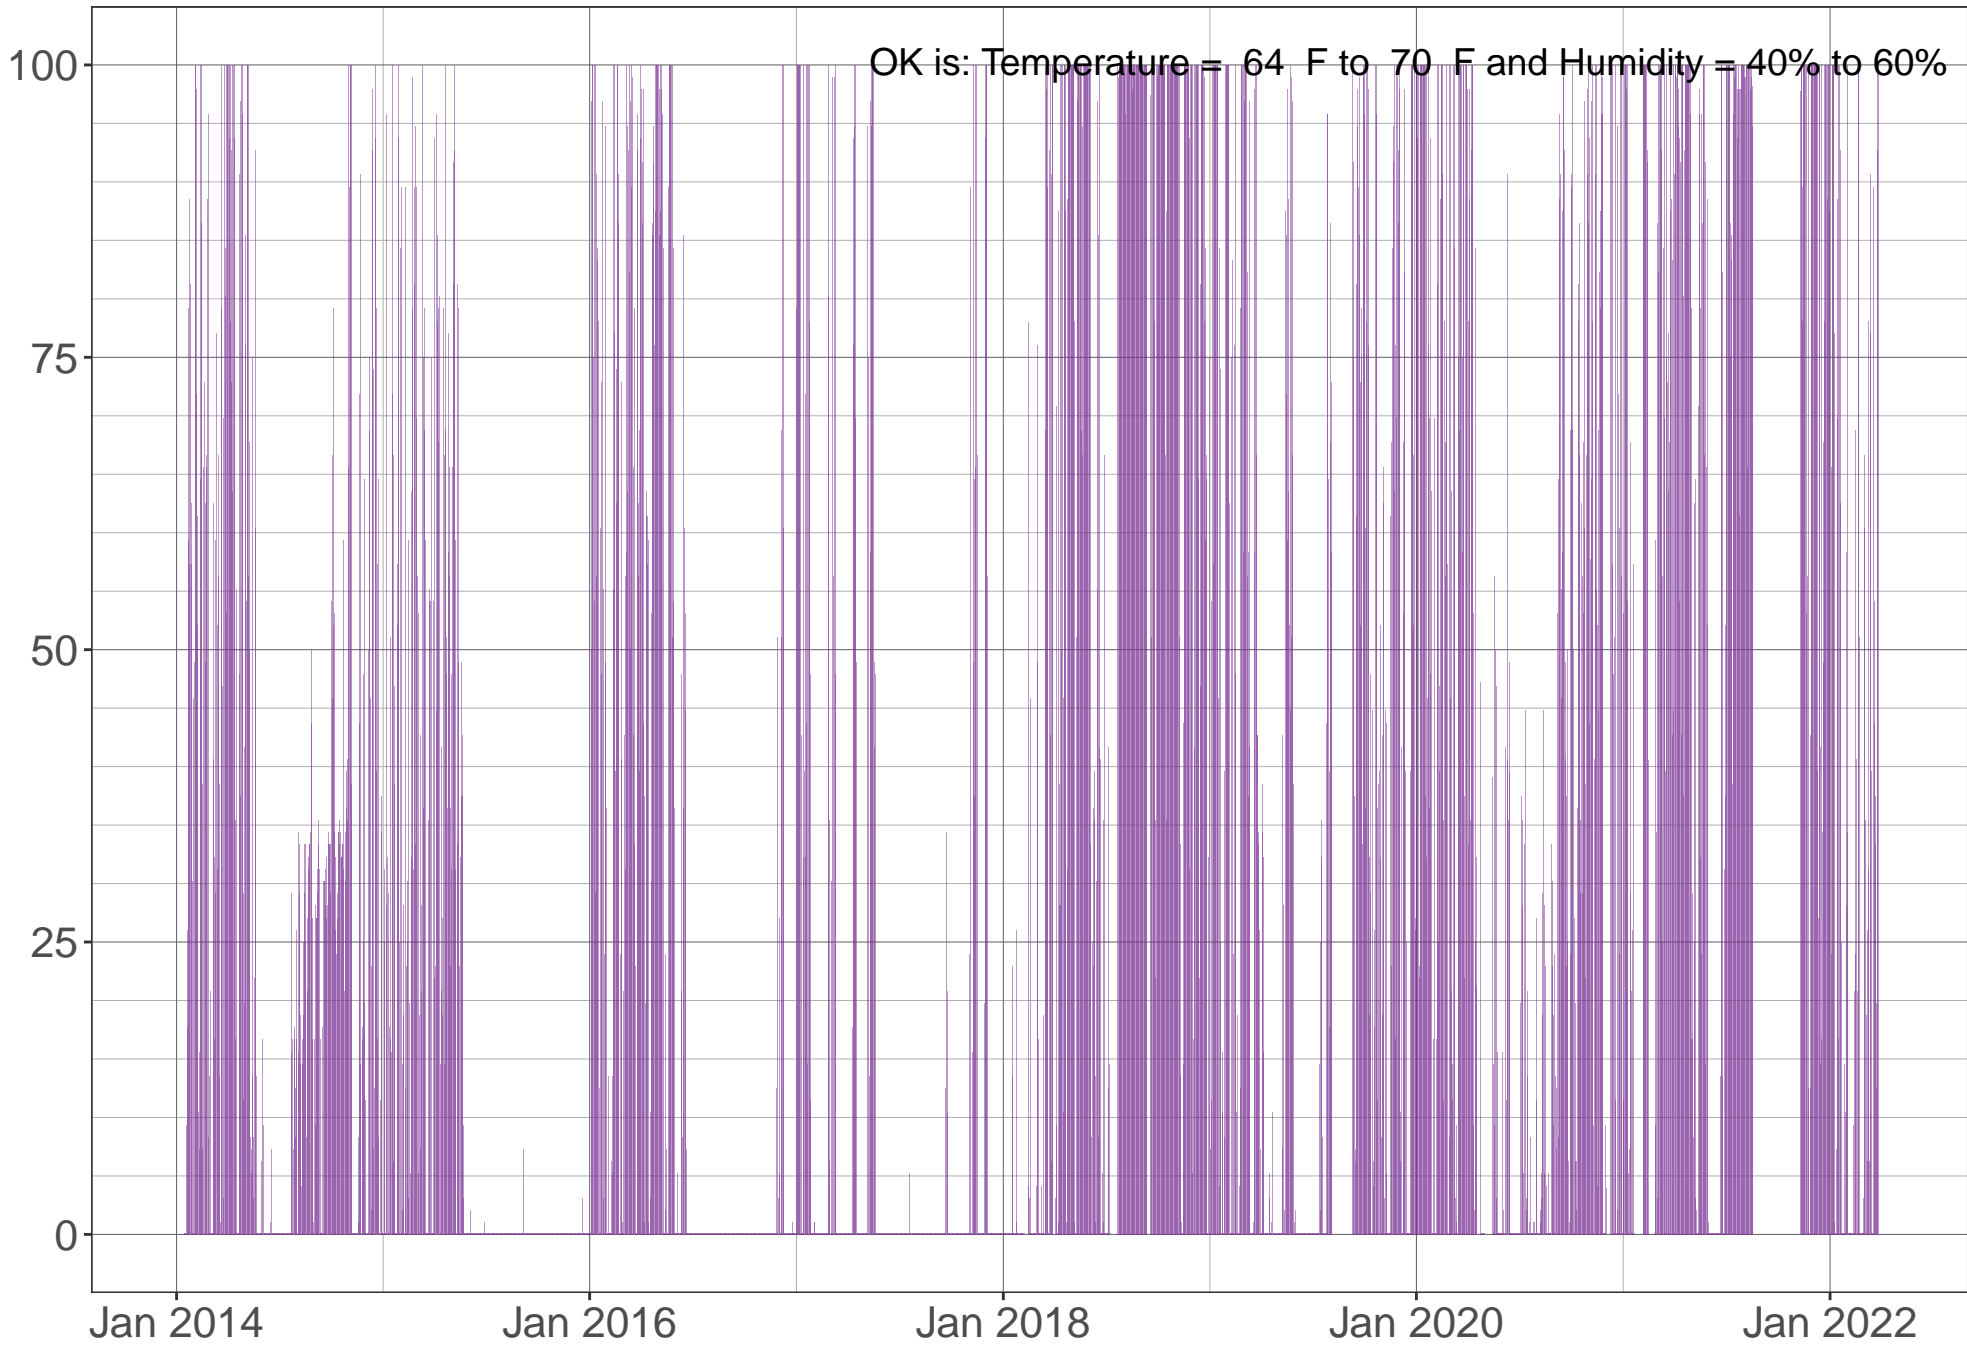

Polychaete/MBC: % Time Each Day Conditions Are OK

Percent Time Each Day Conditions OK

OK is: Temperature = 64 F to 70 F and Humidity = 40% to 60%

Date