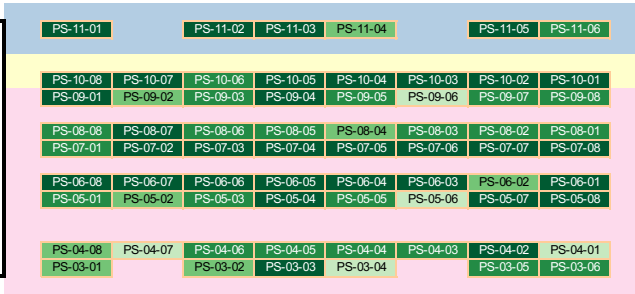

Labels on banks are: Bank name

	Marine Biodiversity Center
	Polychaetes
	Echinoderms
	Entomology
Shelf sizes:	 x 
	 x 
	 x 

Average percent fullness of shelves in bank